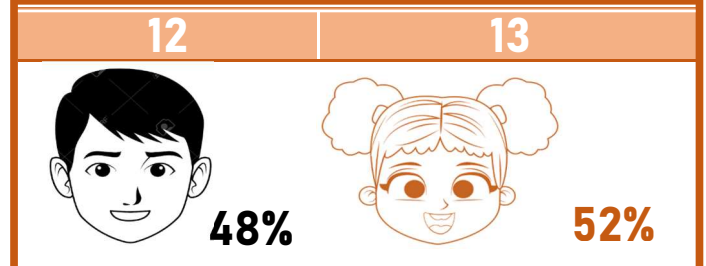

REGION: MBEYA

AKILI STARS

DISTRICT: MBEYA CC

SCHOOL INDIVIDUAL PERFORMANCE ANALYSIS

SCHOOL AVERAGE **31.4** CATEGORY **BELOW 40** GRADE **B**

SUBJECT RANKING

ENGLISH	37.2	74%	1
KISWAHILI	32.3	65%	2
SCIENCE	30.7	61%	3
CIVIC AND MORAL EDUCATION	30.3	61%	4
SOCIAL STUDIES	29.8	60%	5
MATHEMATICS	28.3	57%	6

GRADE ANALYSIS/SEX

GRADES	M	F	TOTAL	TOTAL	ABSENT
A [41 - 50]	0	0	0	0%	M 0
B [31 - 40]	7	9	16	64%	
C [21 - 30]	5	4	9	36%	
D [11 - 20]	0	0	0	0%	F 0
E [01 - 10]	0	0	0	0%	

REGISTERED/SAT

REGISTERED	25	100%
SAT	25	100%
ABSENTEES	0	0%
PASSED	25	100%
FAILED	0	0%

PASS % BY SEX

GRADE/MARKS

GRADE ANALYSIS VS PERCENTAGE

	MATH		KISW		ENG		SCI		SST		CME	
A [41 - 50]	0	0%	3	12%	7	28%	4	16%	0	0%	2	8%
B [31 - 40]	9	36%	11	44%	15	60%	9	36%	12	48%	10	40%
C [21 - 30]	14	56%	11	44%	3	12%	9	36%	11	44%	11	44%
D [11 - 20]	2	8%	0	0%	0	0%	3	12%	2	8%	2	8%
E [01 - 10]	0	0%	0	0%	0	0%	0	0%	0	0%	0	0%